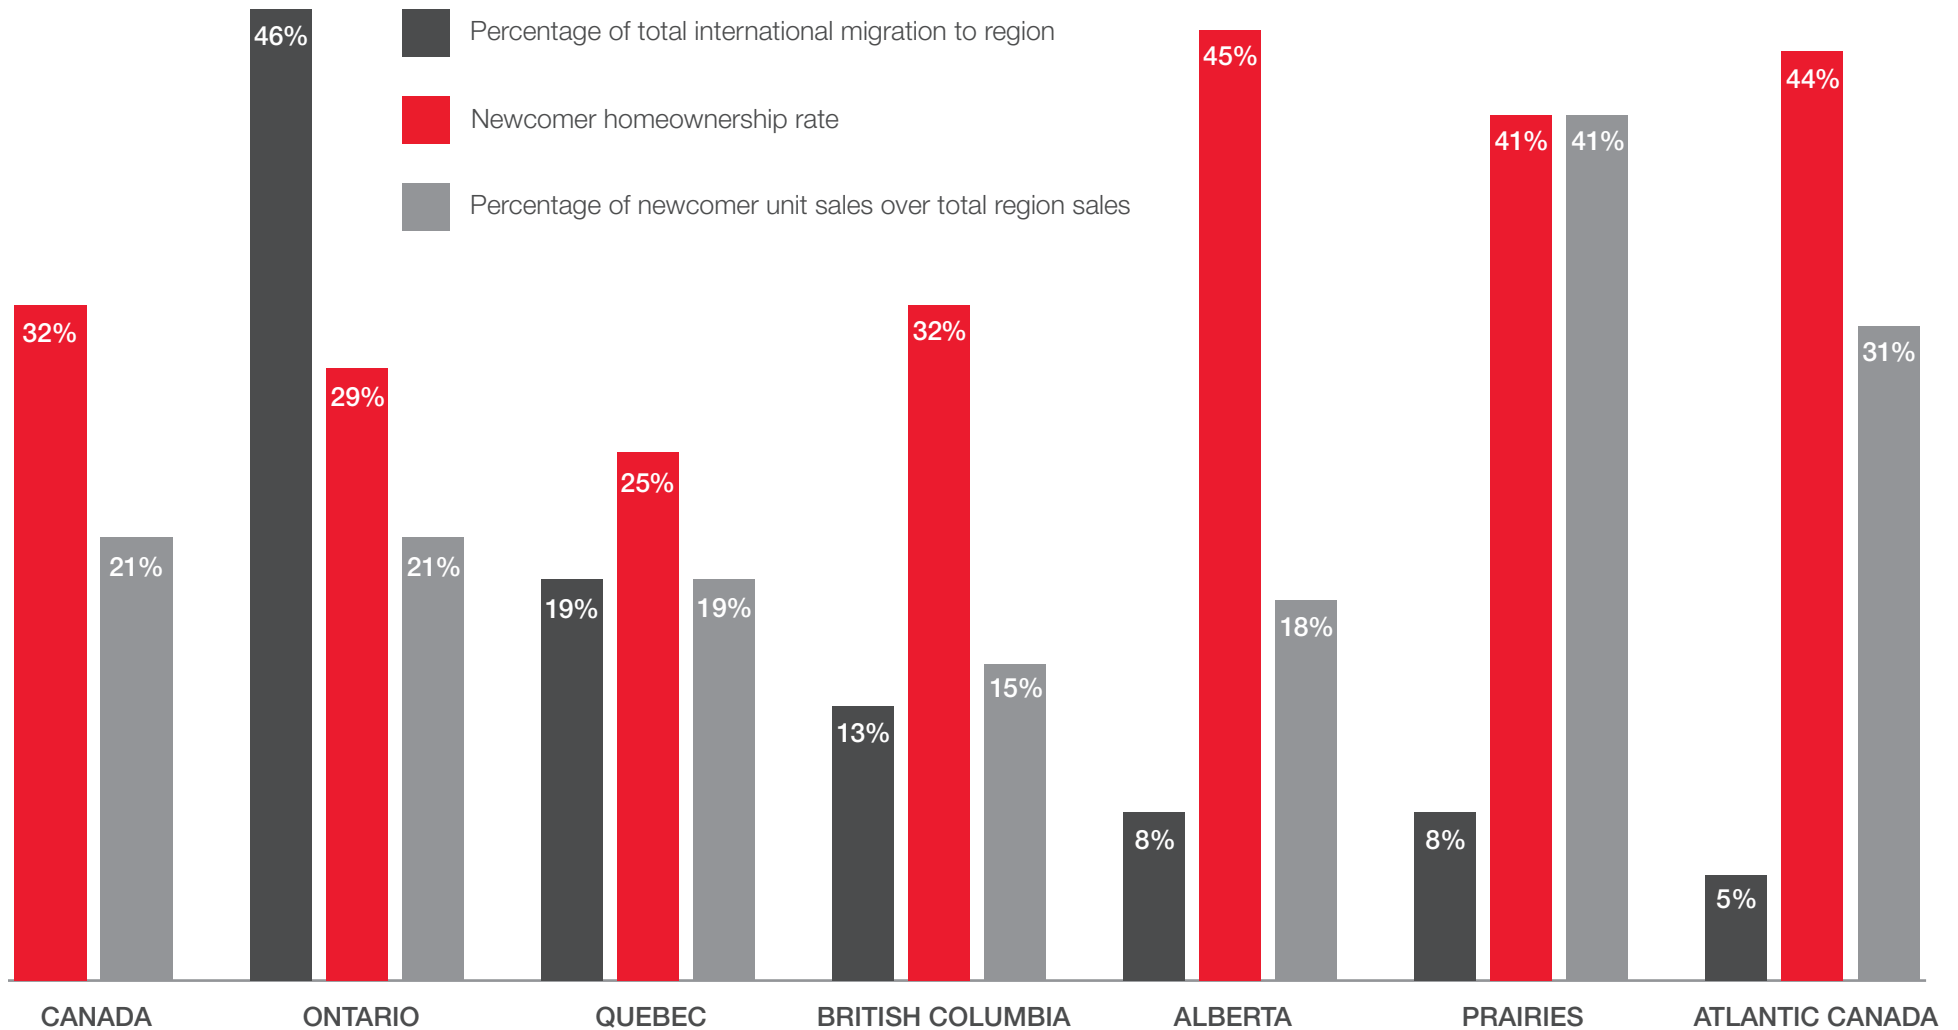

Royal LePage Newcomer Survey: Key Findings

Newcomer homeownership in Canada

Source: Royal LePage Newcomer Survey (homeownership rate); Statistics Canada, *Quarterly Demographic Estimates*, March 21, 2019 (international migration); and CREA total units sales and CMHC absorbed units using a five year average 2014 - 2018 (total market).